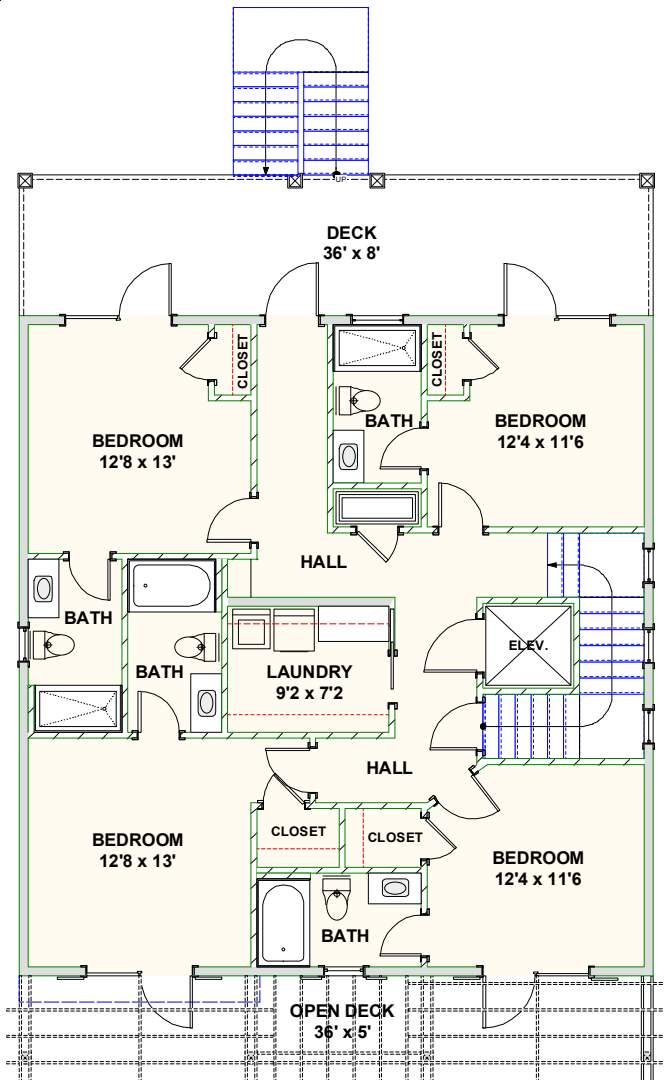

## **BEACH HOME 262**

**2,720 SQ FT | 6 BEDROOMS | 6 BATHS | 756 SQ FT DECKS**

**WWW.CAROLINABLUEWATERCONSTRUCTION.COM**

# BEACH HOME 262

2,720 SQ FT | 6 BEDROOMS | 6 BATHS | 756 SQ FT DECKS

36' x 50'6"

1ST FLOOR - FLOOR PLAN

2ND FLOOR - FLOOR PLAN

**CAROLINA**  
**BLUEWATER**  
**CONSTRUCTION**

**910-575-7100**

**BUILDING TOMORROW WITH AFFORDABLE QUALITY HOMES**  
6934-9 BEACH DR SW, OCEAN ISLE BEACH, NC 28469  
[WWW.CAROLINABLUEWATERCONSTRUCTION.COM](http://WWW.CAROLINABLUEWATERCONSTRUCTION.COM)