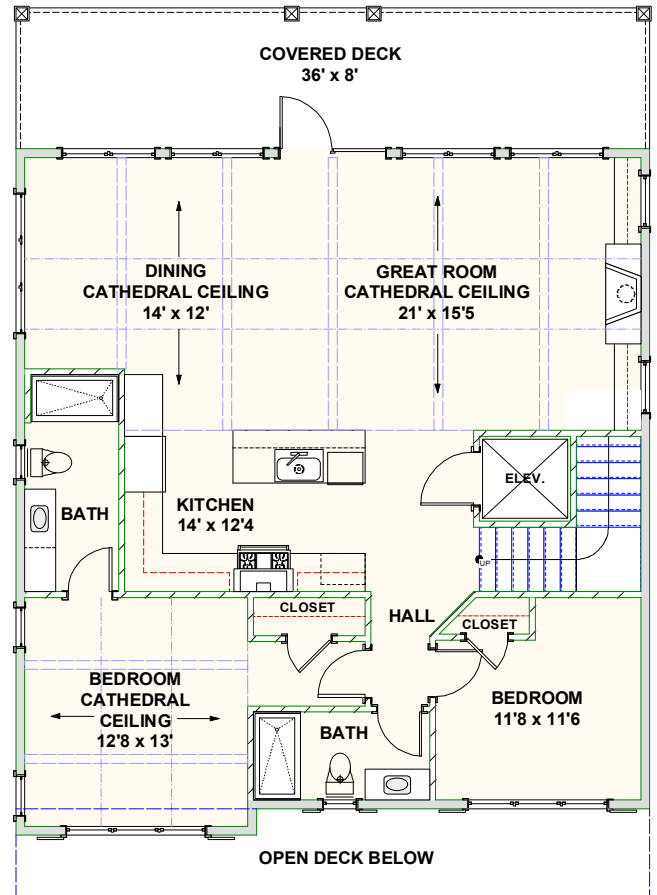

## **BEACH HOME 262**

**2,720 SQ FT | 6 BEDROOMS | 6 BATHS | 756 SQ FT DECKS**

**WWW.CAROLINABLUEWATERCONSTRUCTION.COM**

# BEACH HOME 262

2,720 SQ FT | 6 BEDROOMS | 6 BATHS | 756 SQ FT DECKS

36' x 50'6"

1ST FLOOR - FLOOR PLAN

2ND FLOOR - FLOOR PLAN

**CAROLINA**  
**BLUEWATER**  
**CONSTRUCTION**

**910-575-7100**

**BUILDING TOMORROW WITH AFFORDABLE QUALITY HOMES**  
6934-9 BEACH DR SW, OCEAN ISLE BEACH, NC 28469  
[WWW.CAROLINABLUEWATERCONSTRUCTION.COM](http://WWW.CAROLINABLUEWATERCONSTRUCTION.COM)