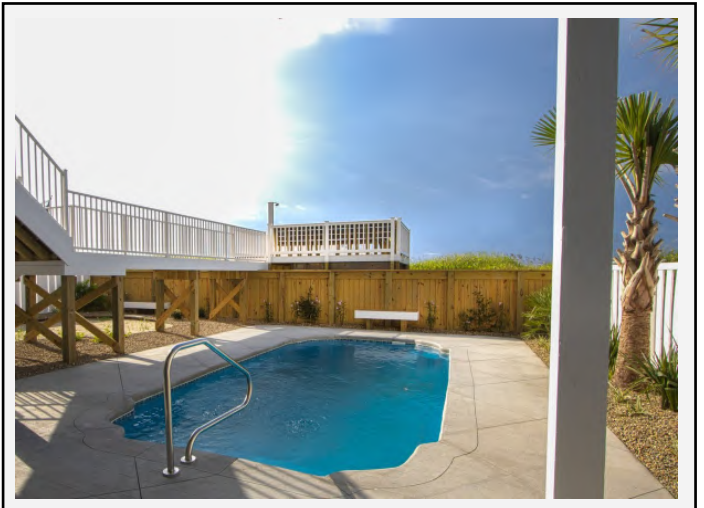

# CAROLINA BLUEWATER CONSTRUCTION

**BUILDING TOMORROW WITH AFFORDABLE QUALITY HOMES**

**910-575-7100**

**6934-9 BEACH DR SW, OCEAN ISLE BEACH, NC 28469**

## **BEACH HOME 262**

**2,720 SQ FT | 6 BEDROOMS | 6 BATHS | 756 SQ FT DECKS**

**WWW.CAROLINABLUEWATERCONSTRUCTION.COM**